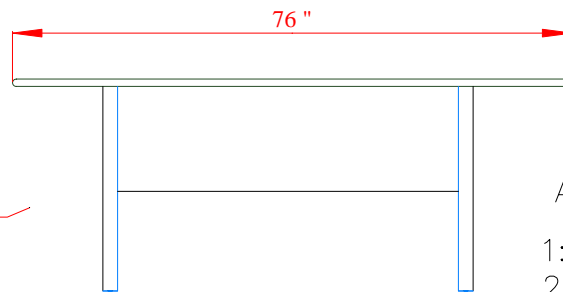

## FINAL CUTS PRO WORKSTATION CONSOLE

SPECIFY LAMINATE TOP

BLACK STEEL LEG  
WITH CABLE ACCESS  
ADJUSTABLE GLIDE

BLACK MODESTY PANEL

ASSEMBLY:

- 1: Bolt leg assembly together (2)
- 2: Screw Modesty panel to leg assembly
- 3: Attack top to leg assembly  
(30 minutes-1 Person)