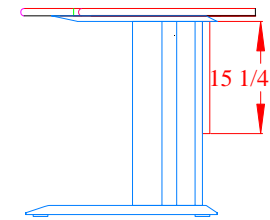

## FINAL CUTS PRO WORKSTATION CONSOLE

SPECIFY LAMINATE TOP

BLACK STEEL LEG  
WITH CABLE ACCESS  
ADJUSTABLE GLIDE

BLACK MODESTY PANEL

ASSEMBLY:

- 1: Bolt leg assembly together (2)
- 2: Screw Modesty panel to leg assembly
- 3: Attack top to leg assembly  
(30 minutes-1 Person)